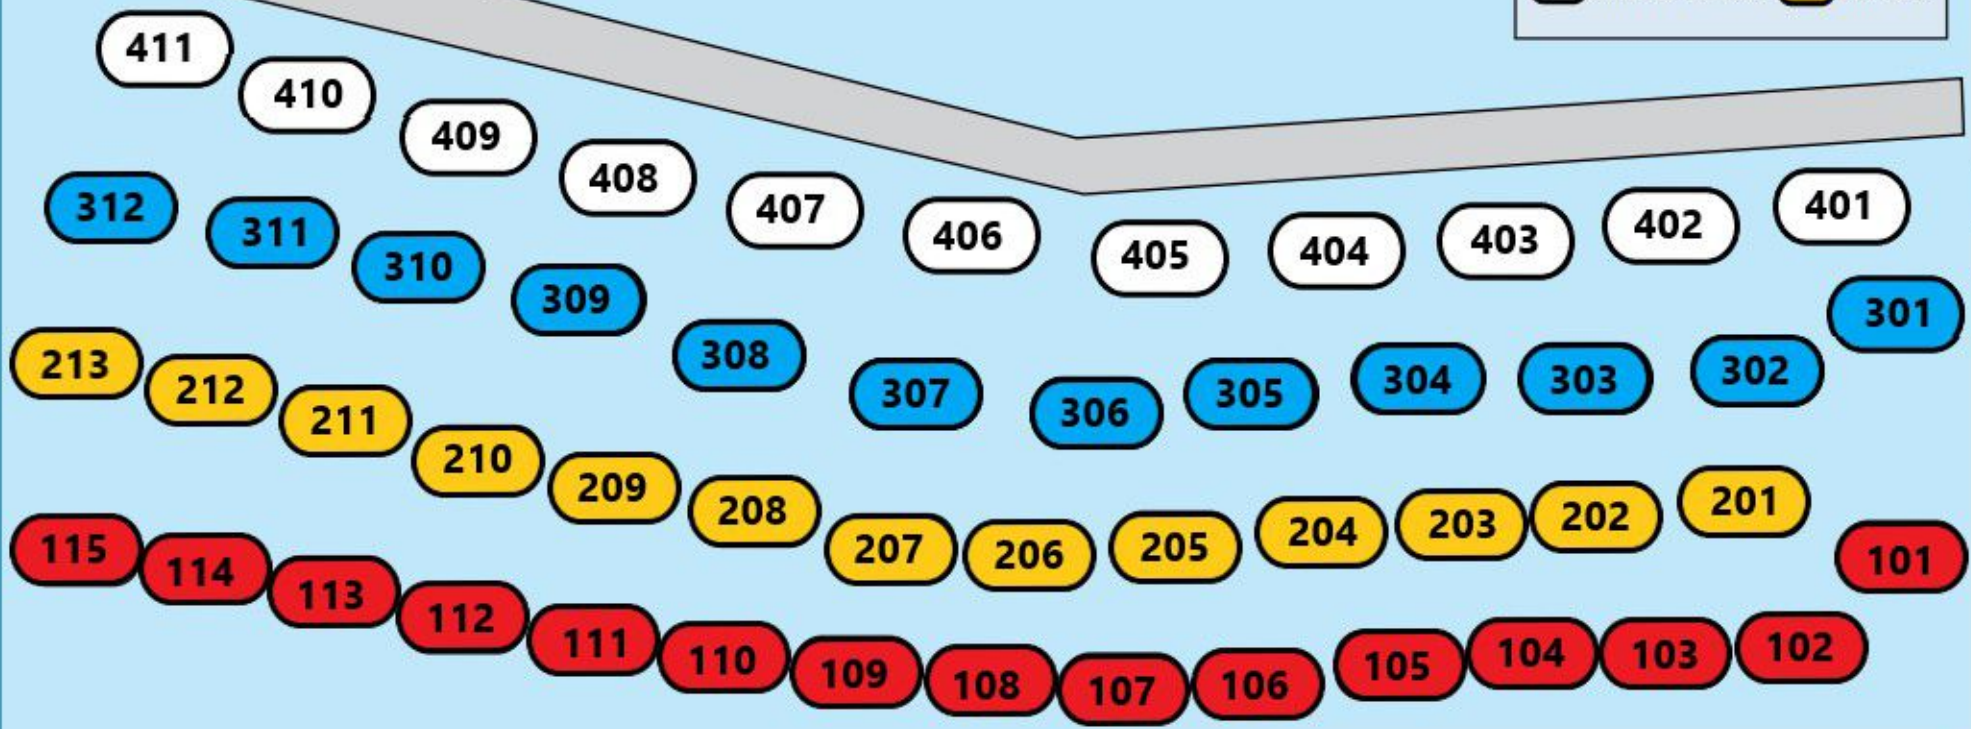

MAP LEGEND

 Boats 32' or less	 101-115
 Boats 28' or less	 201-213

Lake Champlain
BURLINGTON
COMMUNITY BOATHOUSE
 Transient Mooring Map