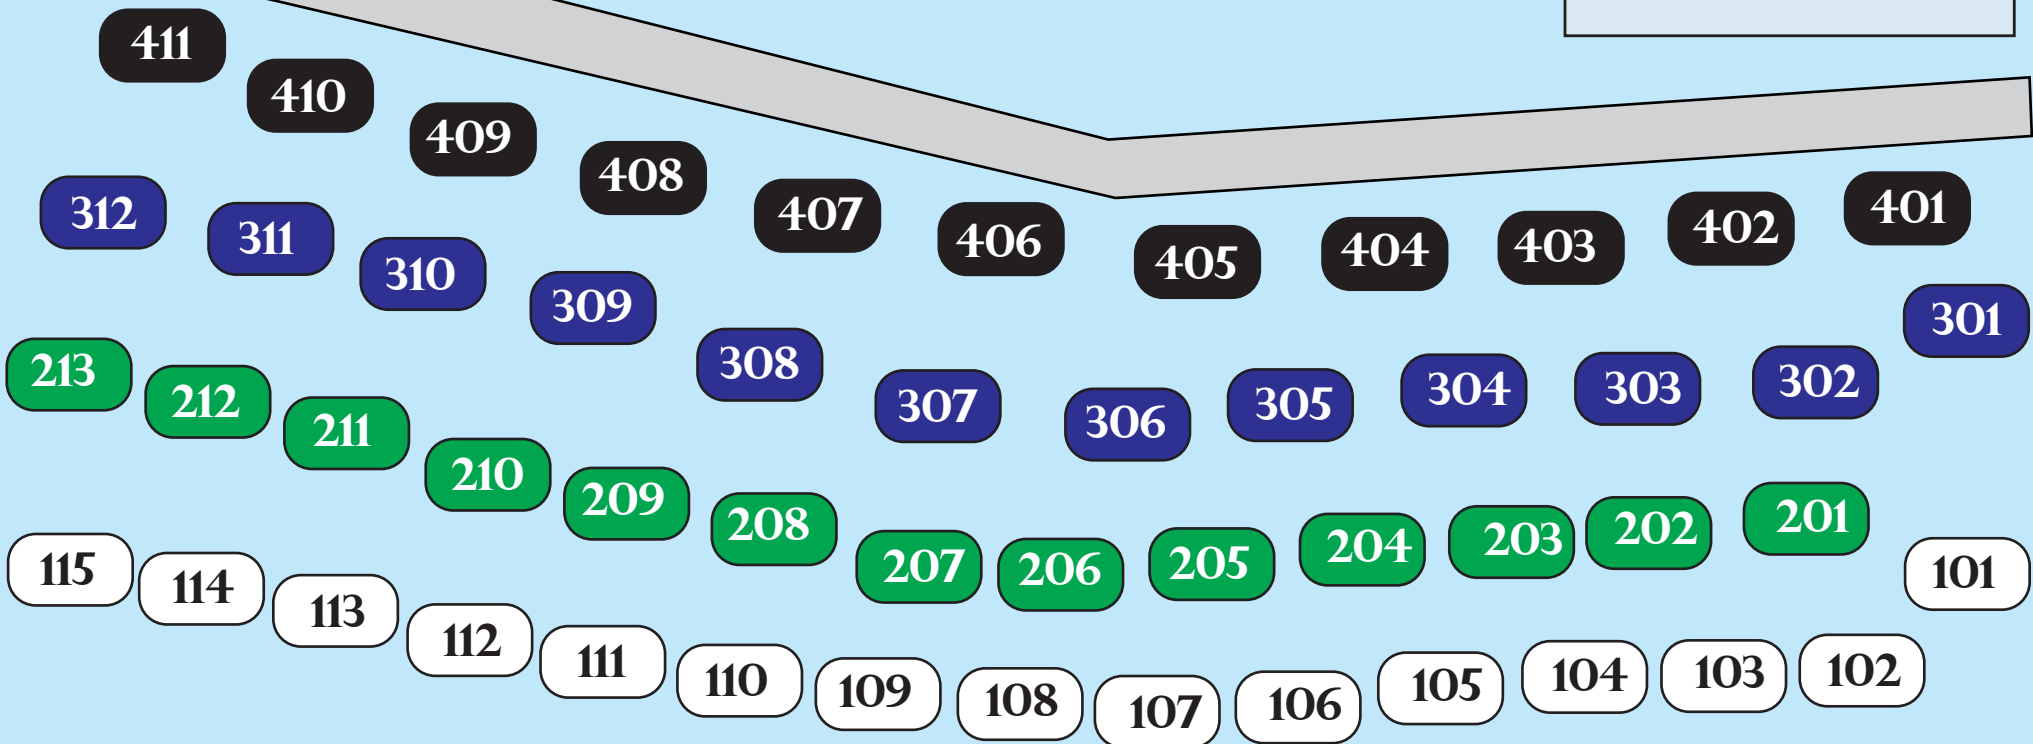

MAP LEGEND

- Boats 32' or less (Dark Blue)
- Boats 28' or less (Black)
- 101-115 (White)
- 201-213 (Green)

Lake Champlain
BURLINGTON
COMMUNITY BOATHOUSE
 Transient Mooring Map