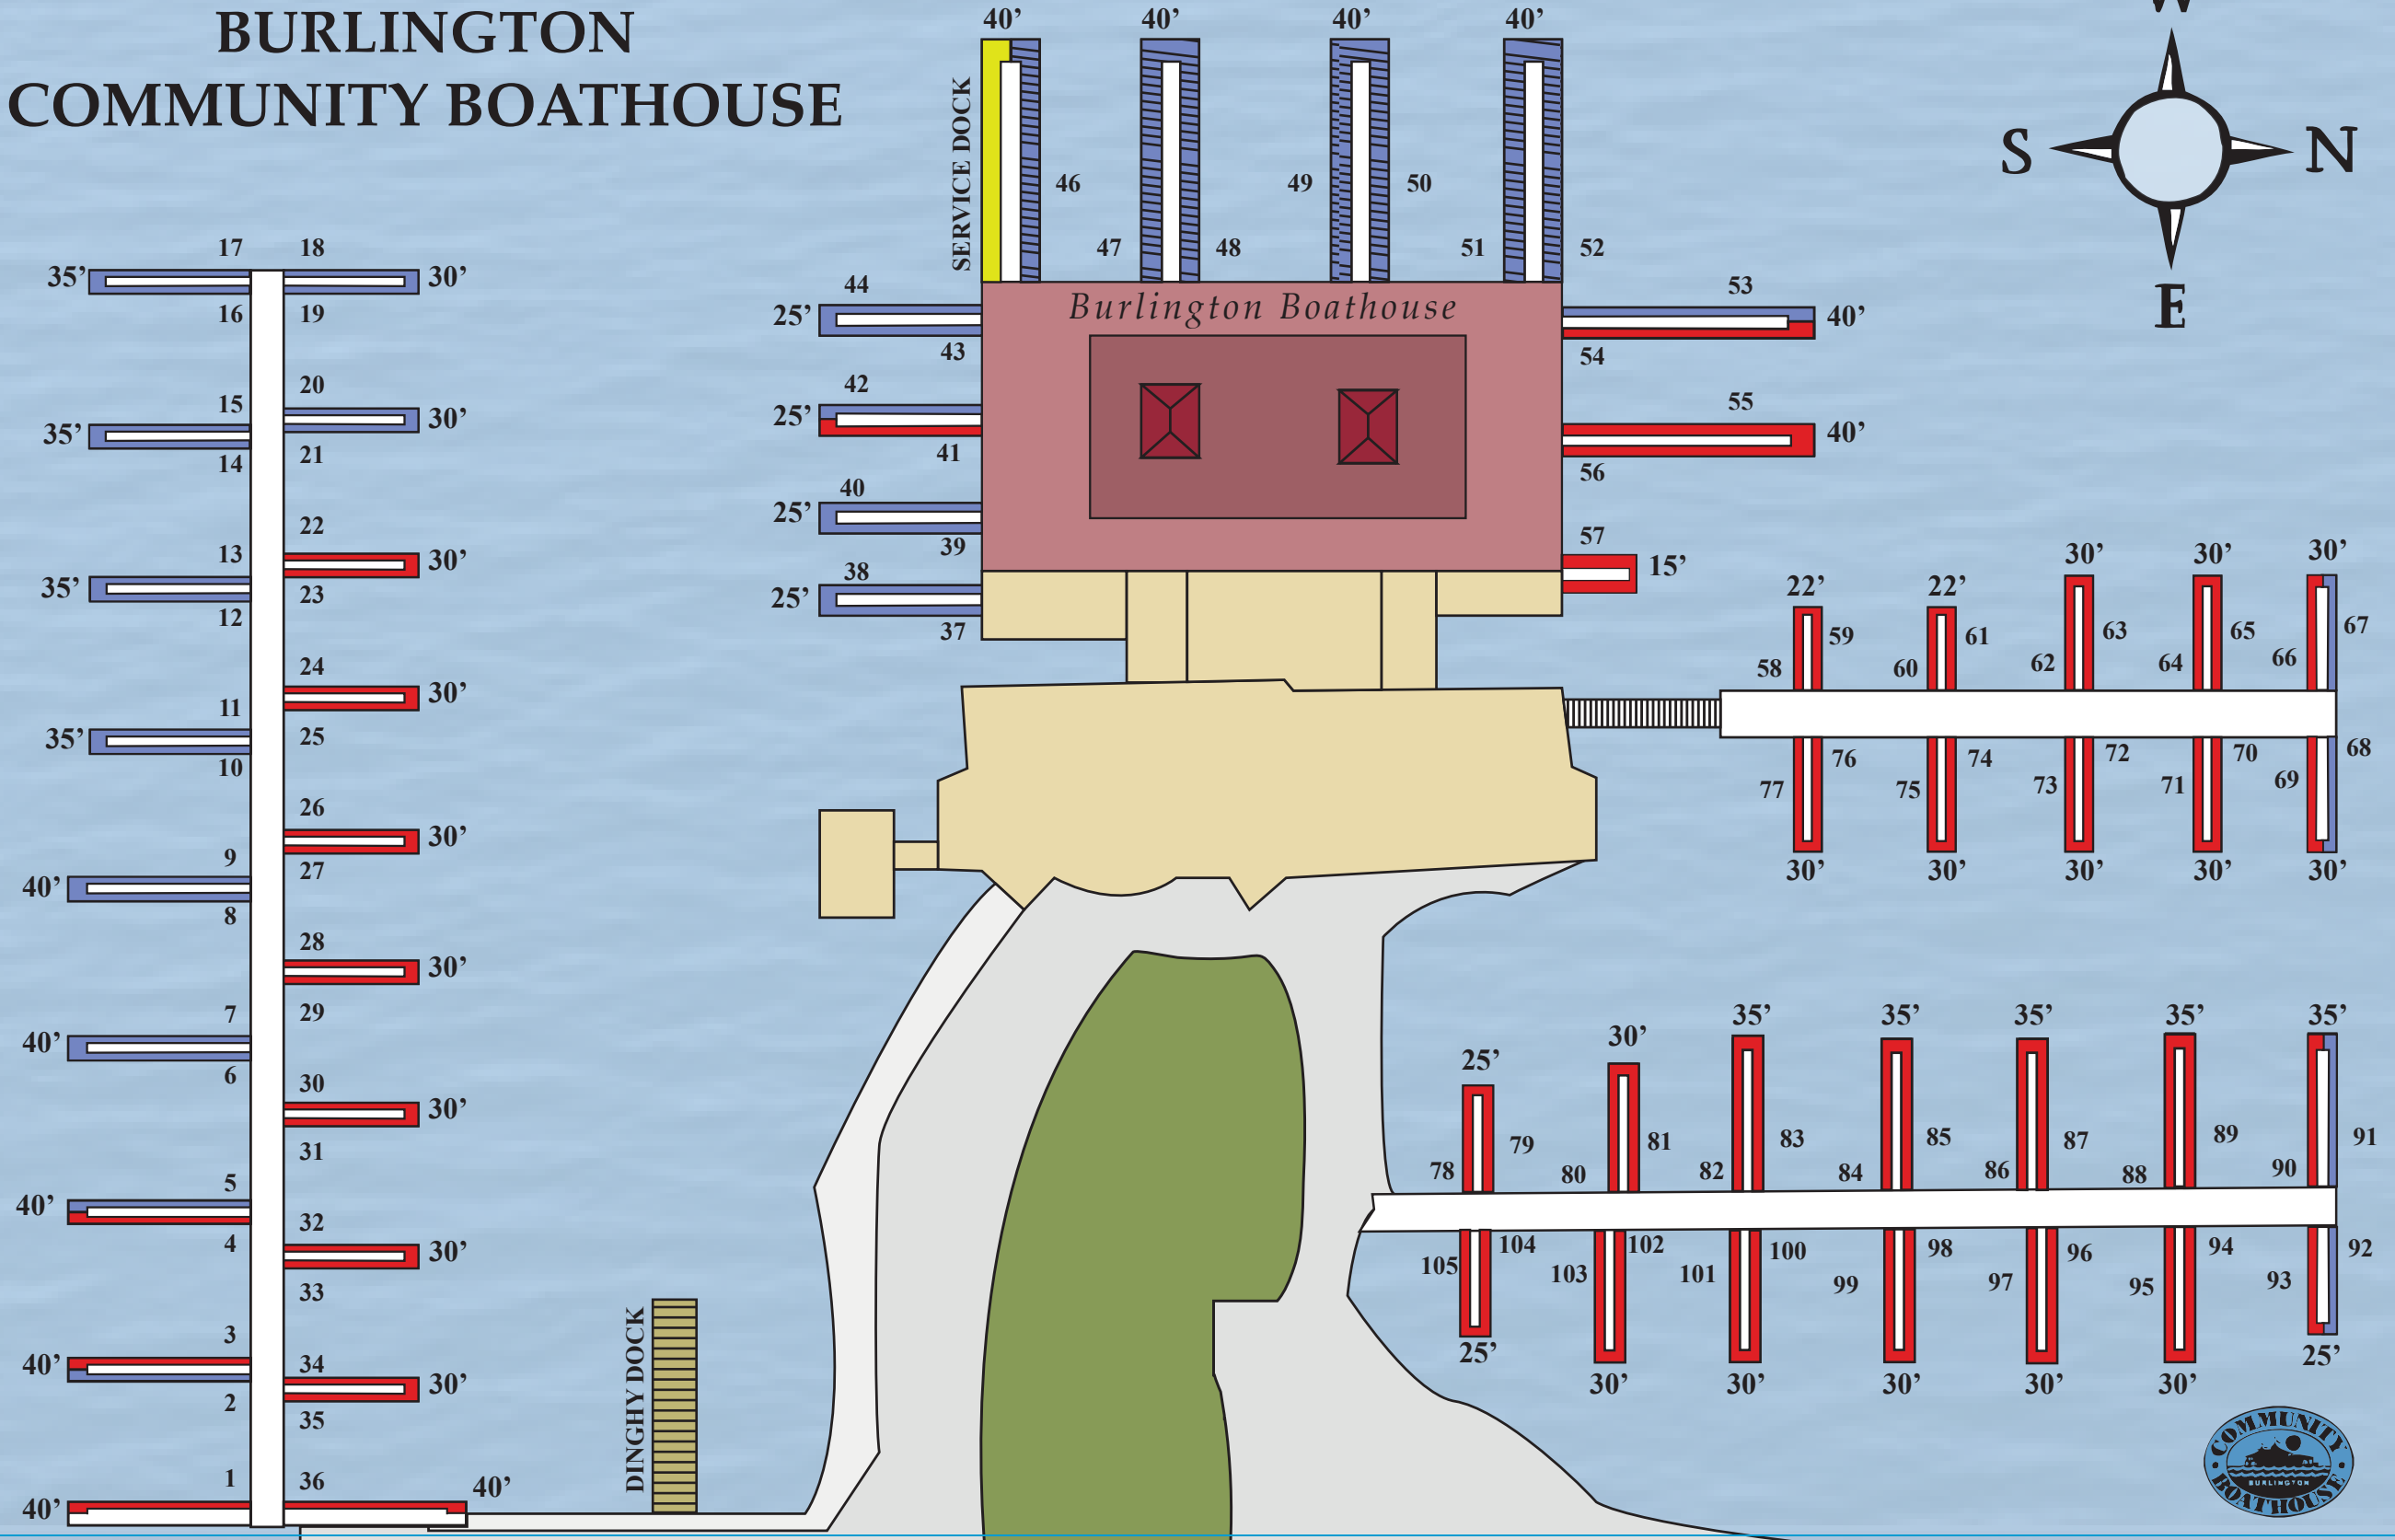

Lake Champlain BURLINGTON COMMUNITY BOATHOUSE

DESIGNED BY SOFIA IWOB

MAP LEGEND

- HOURLY SLIPS
- TRANSIENT SLIPS
- SEASONAL SLIPS