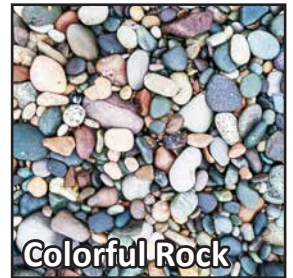

Spring Bingo

**BURLINGTON
PARKS
RECREATION
WATERFRONT**

Look for these things when you're out on a walk in Burlington.

The first to find five in a row wins!

Yellow Flower

Pine Needles

Squirrel

Chipmunk

Cardinal

Fern

Flowering Tree

Blue Jay

Free Space

Insect

Puddle

Crow

Purple Flower

Tree Leaf Bud

Colorful Rock

Snake

Cloud

Fallen Tree

Old Leaf

Jogger