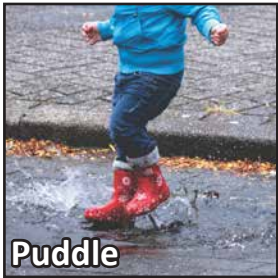

Purple Flower

Colorful Rock

Jogger

Cloud

Bench

Puddle

Free Space

Insect