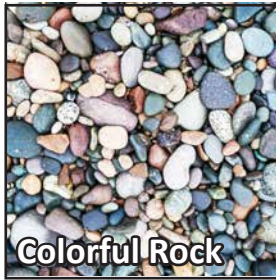

Blue Jay

Spring Bingo

BURLINGTON
**PARKS
RECREATION
WATERFRONT**

Look for these things when you're out on a walk in Burlington.

The first to find five in a row wins!

Yellow Flower

Bicycle

Colorful Rock