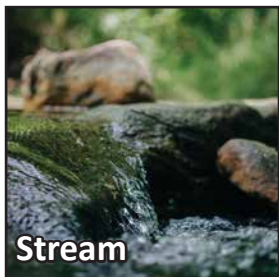

Purple Flower

Tree Leaf Bud

Colorful Rock

Snake

Cloud

Fallen Tree

Old Leaf

Jogger

Bicycle

Stream

Dog on a Leash

Bench

Spider

Spring Bingo

**BURLINGTON
PARKS
RECREATION
WATERFRONT**

Look for these things when you're out on a walk in Burlington.