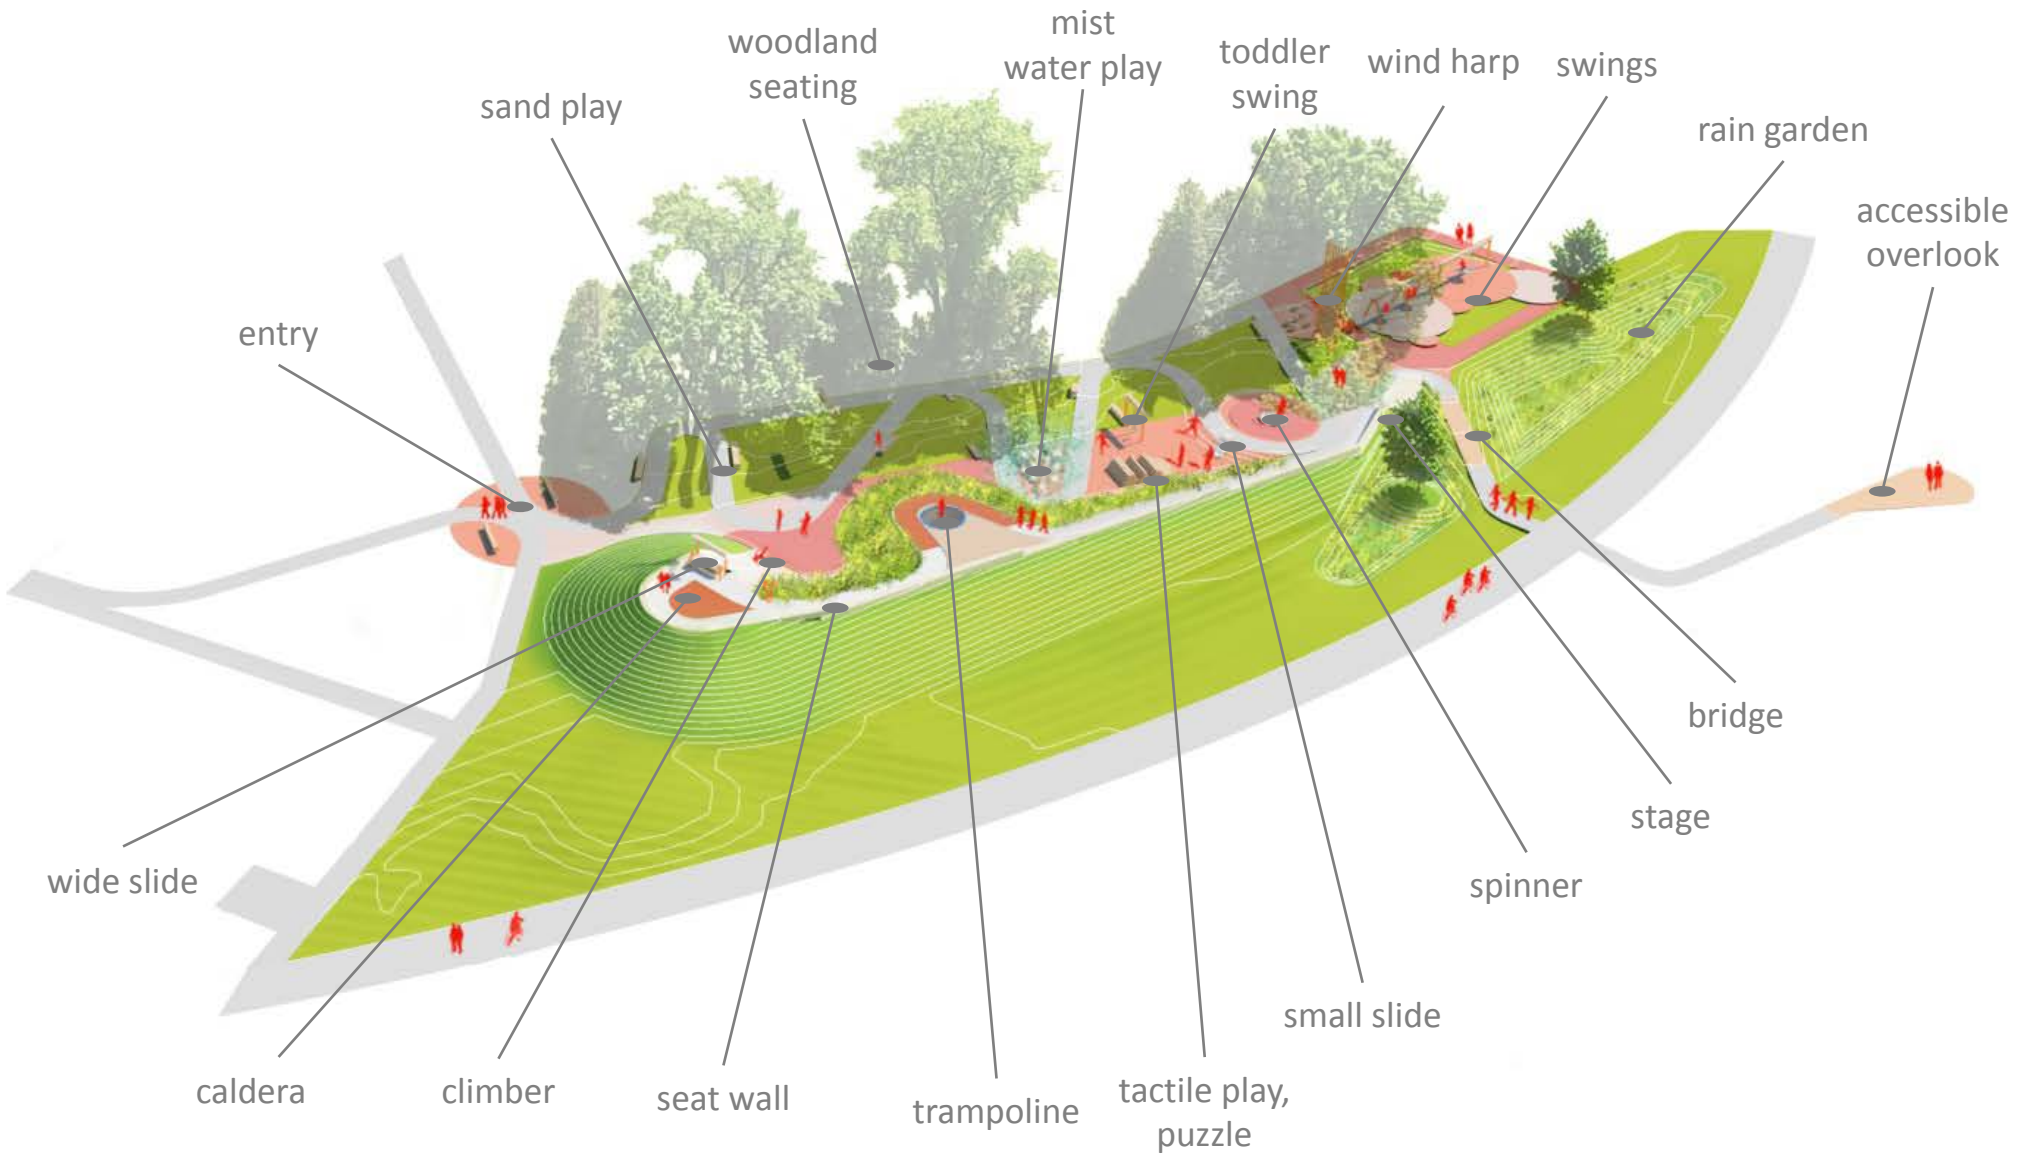

Refined Concept Design – Elements